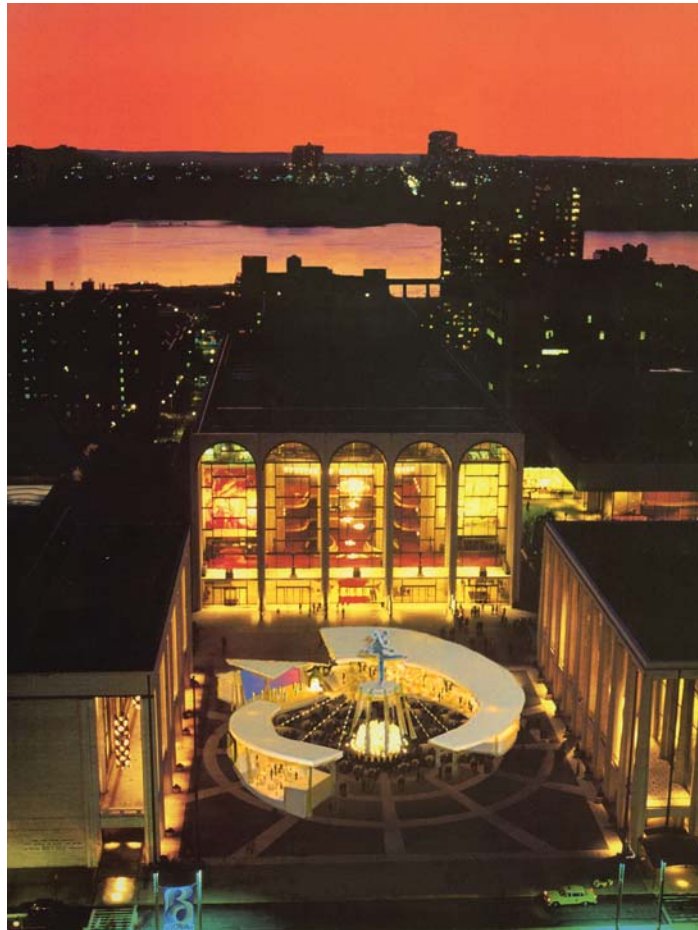

- Seiji Ozawa Hall at Tanglewood
- The Music Center at Strathmore
- Koka Booth Amphitheater at Regency Park
- Bowdoin College Recital Hall
- Babson College Performing Arts Center
- Forrestal-Bowld Music Building, Phillips Academy
- Williams College '62 Center for Theatre and Dance
- Lincoln Center Plaza Theater
- Lowell Performance Pavilion
- Seaside Community Performing Arts Center

Lincoln Center for the Performing Arts
Main Plaza
New York, NY

This outdoor summer performance venue, supporting Midsummer Nights Swing, was to be located in the fountain plaza in front of Lincoln Center. The proposed facility includes stage, canopy, seats, ticket booth, and cafe/bar, and is designed to be moveable, flexible, demountable, and transportable.